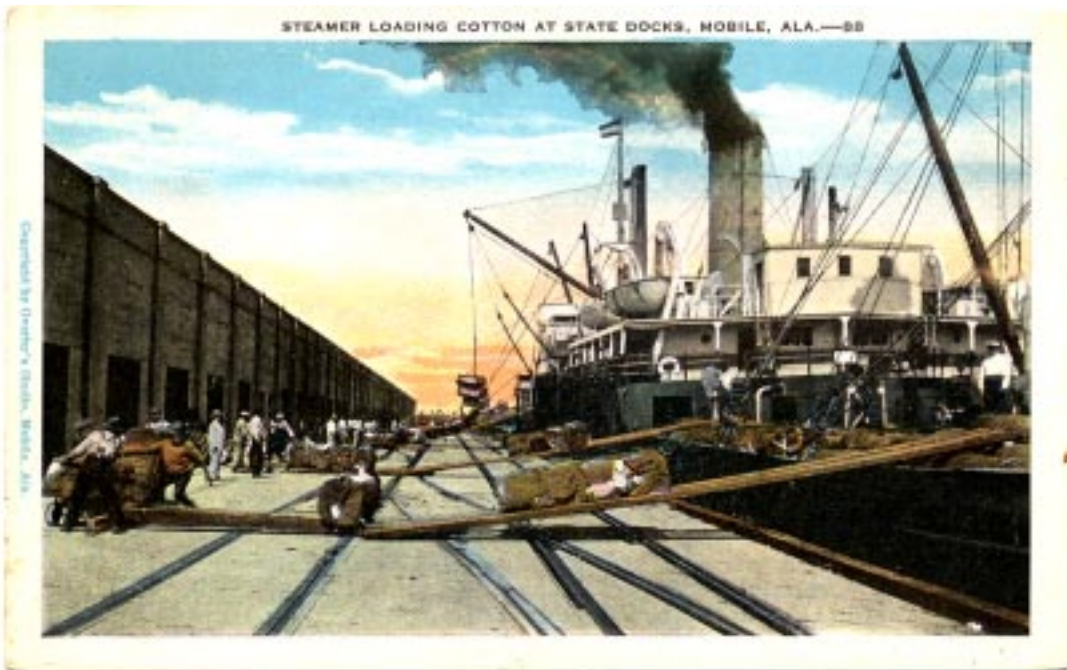

*Levee Scene - New Orleans.  
Baled cotton ready for transportation*

*Yours truly 11/12.06.  
F. A. J.*

A LEVEE SCENE IN NEW ORLEANS, LA.

LOADING COTTON AT NEW ORLEANS, LA

Loading Cotton  
at New Orleans, La.

New Orleans, La.

1000 Steamboat loaded with Cotton

MANUFACTURED BY CURT TEICH & CO., CHICAGO, ILL.

MISSISSIPPI RIVER STEAMBOAT  
WITH LARGE LOAD OF COTTON  
BALES, NEW ORLEANS, LA

Loading Cotton, one of the leading industries at Galveston, Texas

PHOTO BY HARRIS STUDIO

Loading Cotton for Export at Houston, Texas

SA-91476

Steamer Loading Cotton, Mobile, Alabama.

Cotton Wharf, New Orleans, La.