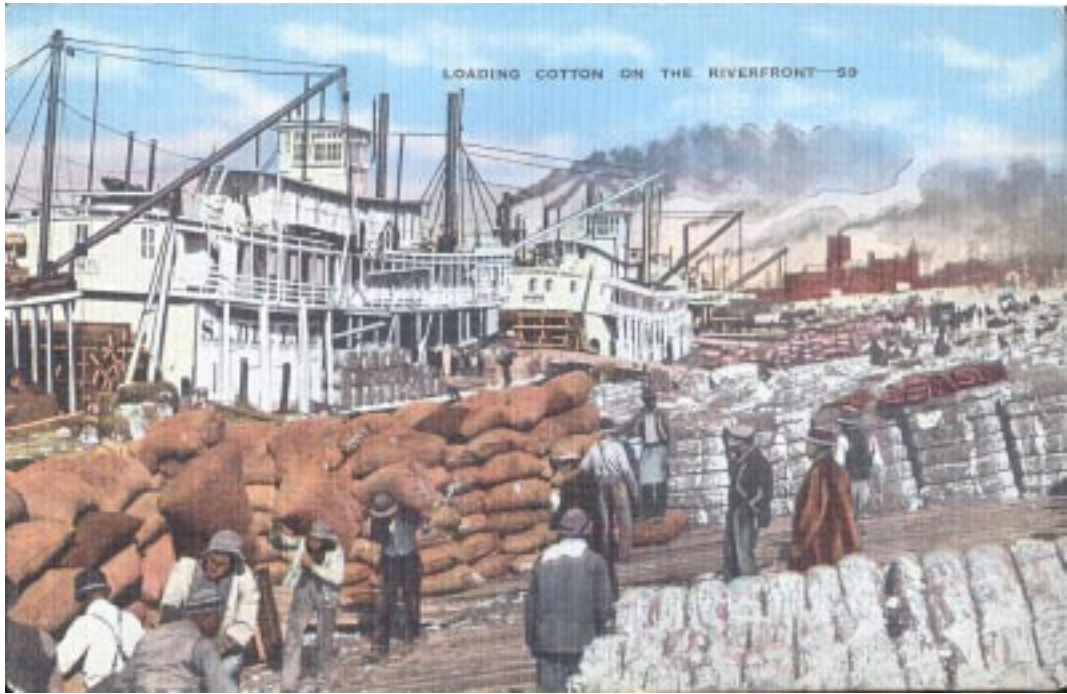

*Levee Scene - New Orleans.  
Baled cotton ready for transportation*

*Yours truly 11/12.06.  
F. A. J.*

A LEVEE SCENE IN NEW ORLEANS, LA.

LOADING COTTON AT NEW ORLEANS, LA

Loading Cotton  
at New Orleans, La.

New Orleans, La.

1000 Steamboat loaded with Cotton

MANUFACTURED BY CURT TEICH & CO., CHICAGO, ILL.

MISSISSIPPI RIVER STEAMBOAT  
WITH LARGE LOAD OF COTTON  
BALES, NEW ORLEANS, LA

Loading Cotton, one of the leading industries at Galveston, Texas

PHOTO BY HARRIS STUDIO

Loading Cotton for Export at Houston, Texas

SA-91476

Steamer Loading Cotton, Mobile, Alabama.

Cotton Wharf, New Orleans, La.