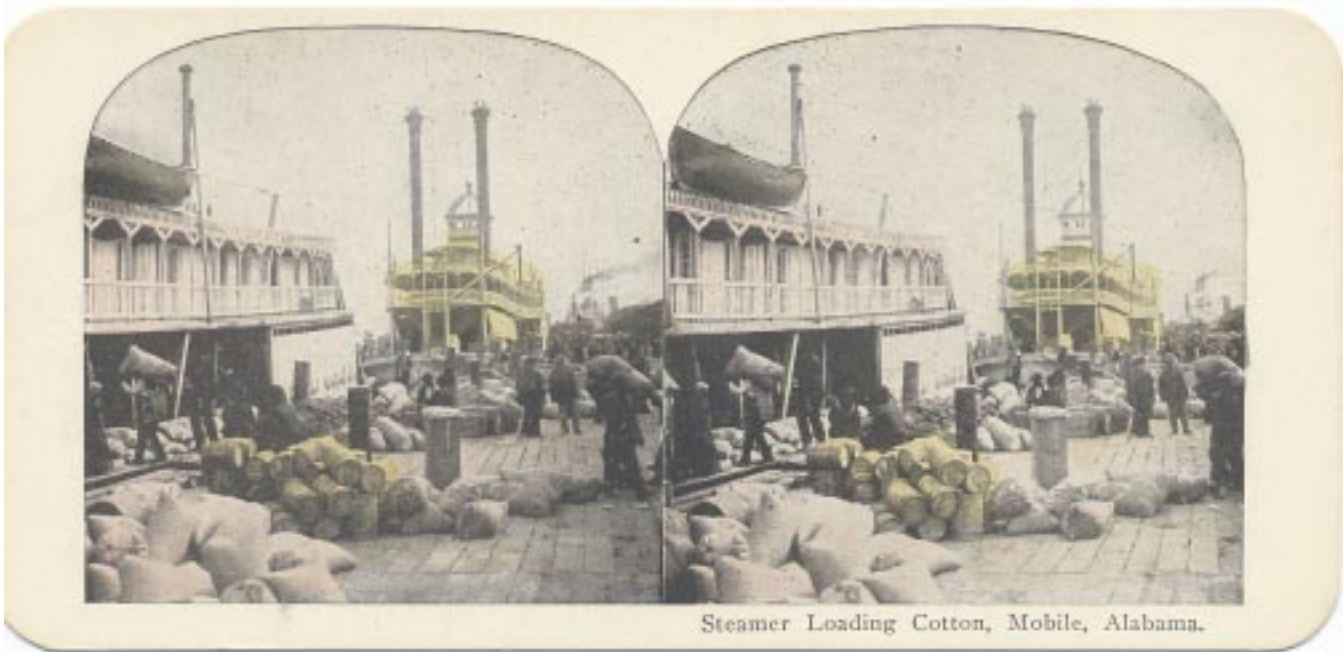

New Orleans, La.

1000 Steamboat loaded with Cotton

MANUFACTURED BY CURT TEICH & CO., CHICAGO, ILL.

MISSISSIPPI RIVER STEAMBOAT  
WITH LARGE LOAD OF COTTON  
BALES, NEW ORLEANS, LA

Loading Cotton, one of the leading industries at Galveston, Texas

PHOTO BY HARRIS STUDIO

Loading Cotton for Export at Houston, Texas

SA-91476

Steamer Loading Cotton, Mobile, Alabama.

Cotton Wharf, New Orleans, La.